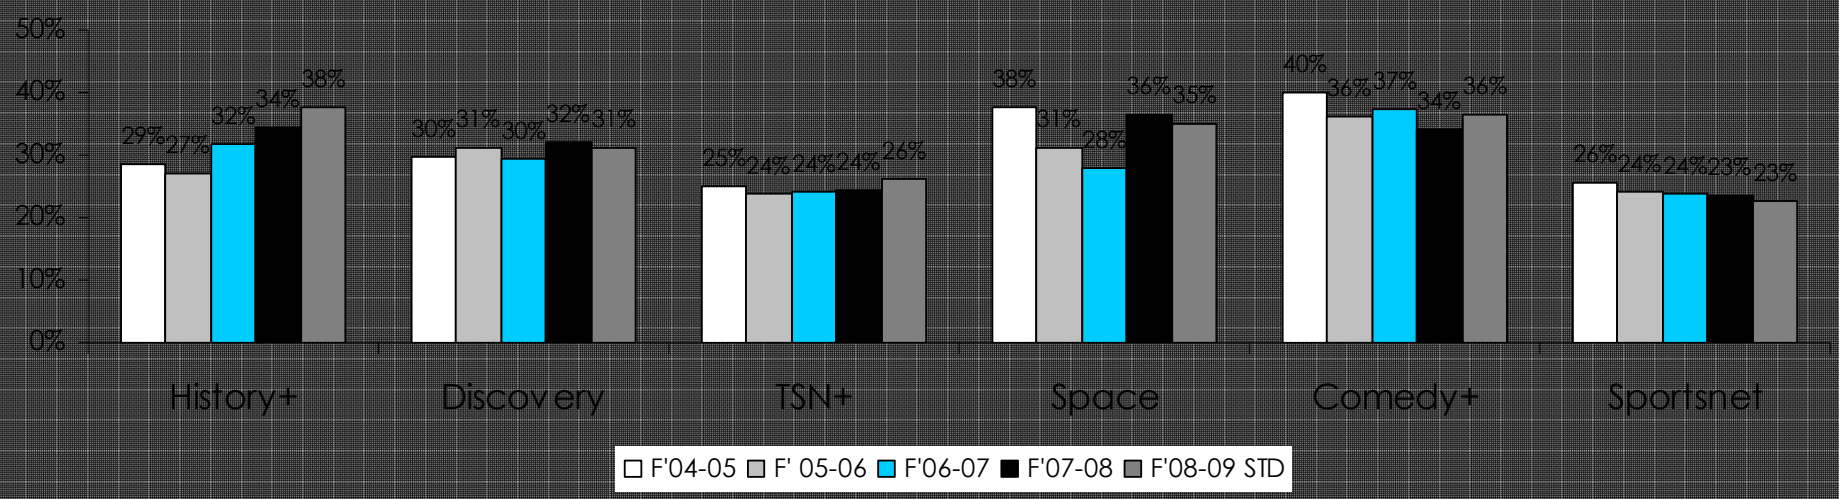

HISTORY TV is attracting more female viewers

Female audience % of demo/Mon-Sun 6a-6a

NAVAL CRIMINAL
NCIS
 INVESTIGATIVE SERVICE

Toronto - T 416.593.6556

Montréal - T 514.525.1133

Vancouver - T 604.605.2977

Website - Canwest.com

Proportion of female viewers Vs Competition

Female audience % of demo/Mon-Sun 6a-6a

Toronto - T 416.593.6556 Montréal - T 514.525.1133 Vancouver - T 604.605.2977 Website - Canwest.com