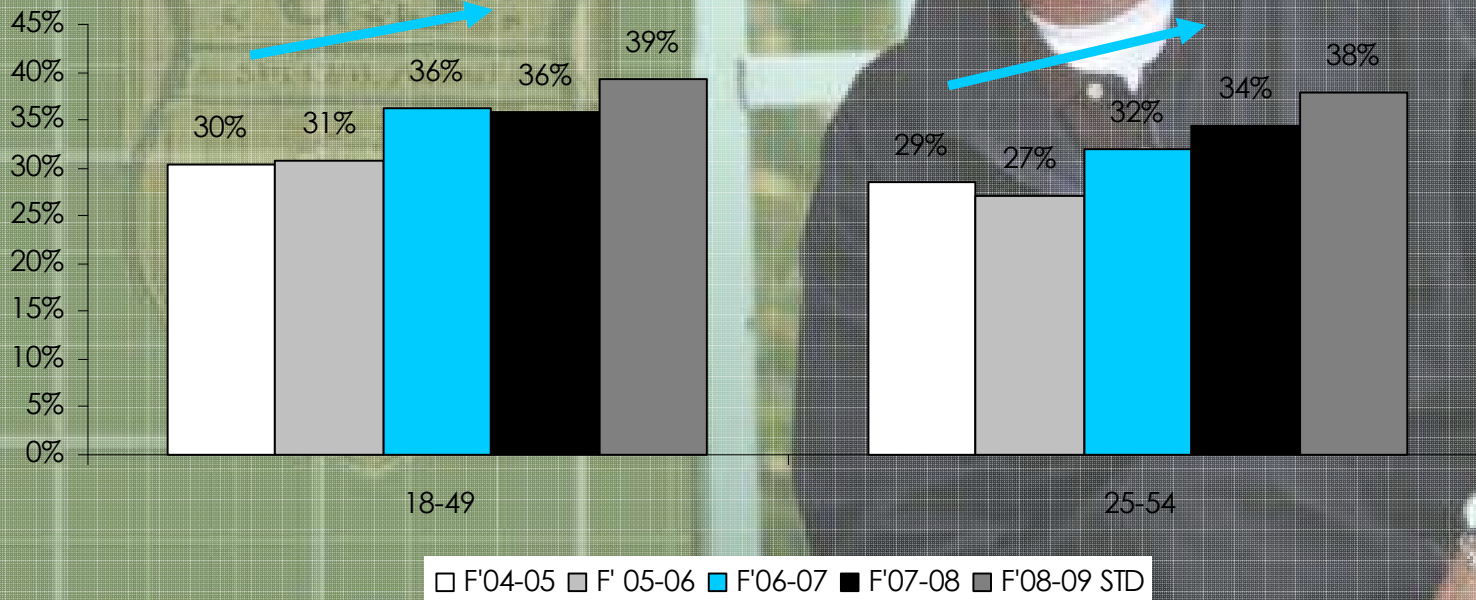

HISTORY TV is attracting more female viewers

Female audience % of demo/Mon-Sun 6a-6a

NAVAL CRIMINAL
NCIS
 INVESTIGATIVE SERVICE

Toronto - T 416.593.6556

Montréal - T 514.525.1133

Vancouver - T 604.605.2977