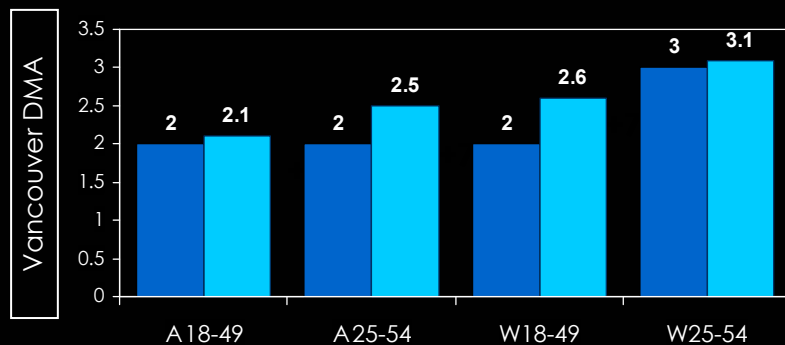

Guard Performance - Spring 2008
 The Guard achieved across all demos.

■ Projection ■ Actual

The Guard – Back on Duty

Following its impressive debut as the **number one new original drama series of last Spring**, The Guard makes its highly anticipated return to prime time with an all-new season of action and drama.

After the **huge success** of its first season, which garnered almost **600,000 viewers** throughout the 7 episode run, The Guard will return for a full 15 episode second season.

Be sure to catch the premiere of The Guard Wednesday October 29th only on Global!

The Guard Season #1 premiered to well over 800,000 viewers!