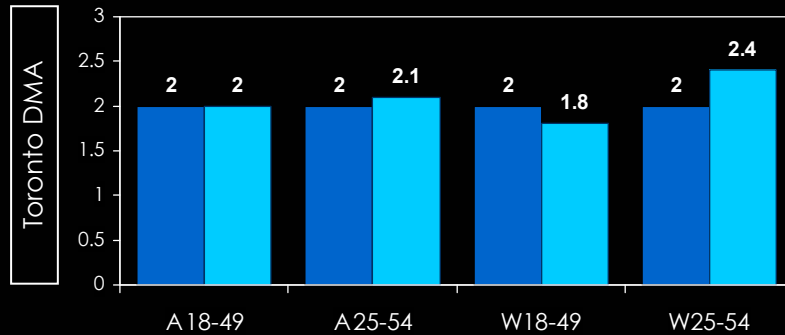

Guard Performance - Spring 2008
 The Guard achieved across all demos.

■ Projection ■ Actual

The Guard – Back on Duty

Following its impressive debut as the **number one new original drama series of last Spring**, The Guard makes its highly anticipated return to prime time with an all-new season of action and drama.

After the **huge success** of its first season, which garnered almost **600,000 viewers** throughout the 7 episode run, The Guard will return for a full 15 episode second season.

Be sure to catch the premiere of The Guard Wednesday October 29th only on Global!

The Guard Season #1 premiered to well over 800,000 viewers!