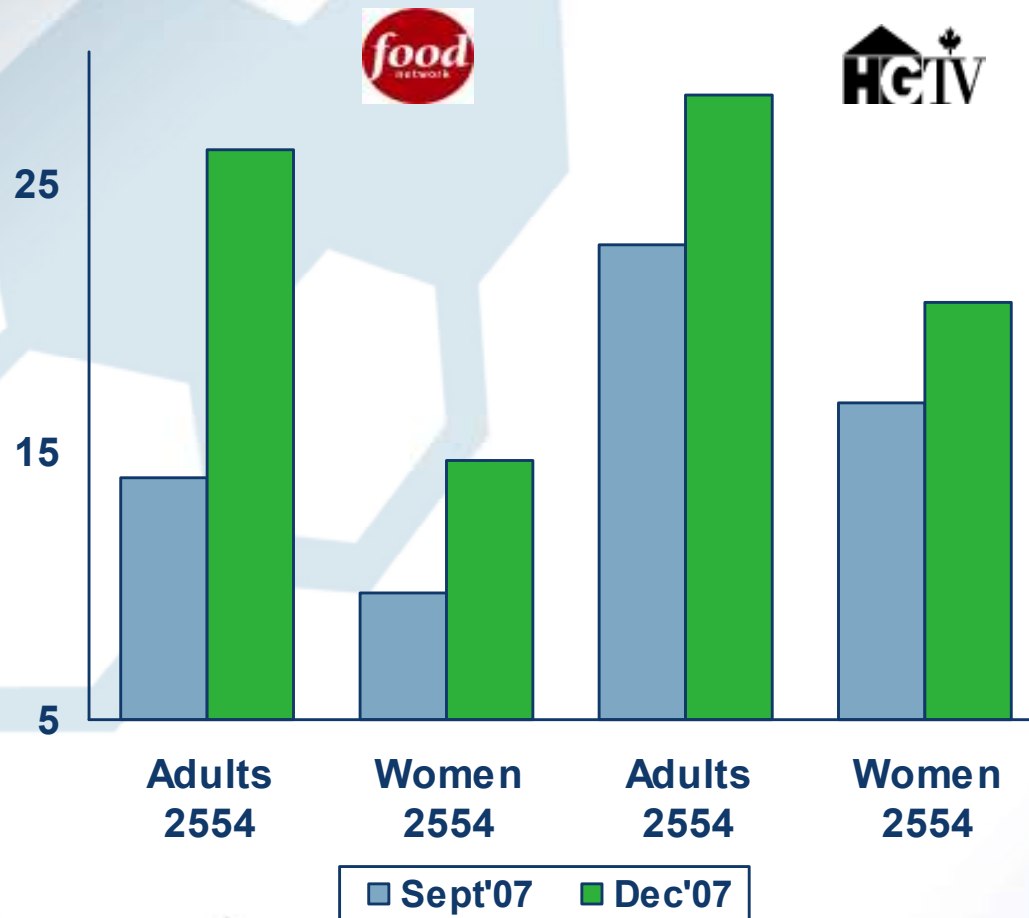

Holiday Specials Drive Viewers to Food and HGTV

September '07 AMA versus December '07
Mon - Sun 6a-6a

inform enlighten entertain

HGTV and Food Viewers tune in for all the holiday tips and tricks.

Increased Daytime Viewing During The Holidays !

September '07 AMA versus December '07
Mon - Sun 12p-6p

inform enlighten entertain
infor enlighten entertain