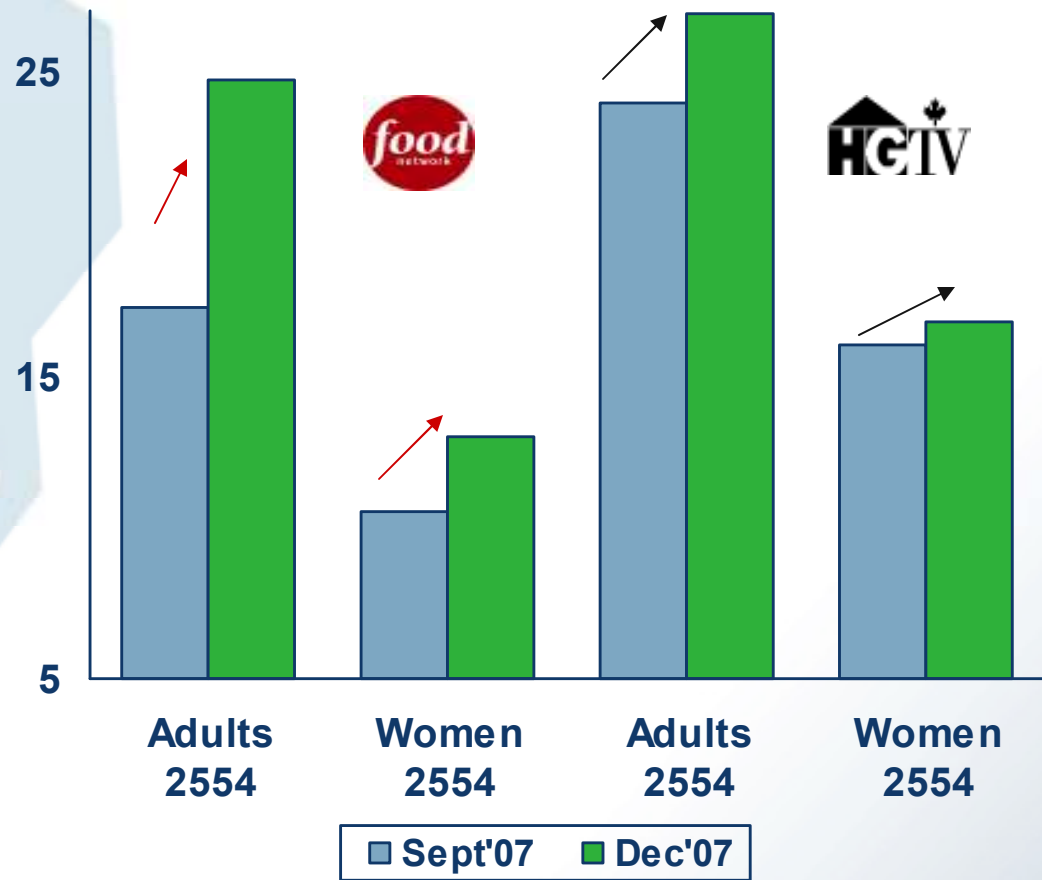

Holiday Specials Drive Viewers to Food and HGTV

September '07 AMA versus December '07
Mon - Sun 6a-6a

inform enlighten entertain

HGTV and Food Viewers tune in for all the holiday tips and tricks.

Increased Daytime Viewing During The Holidays !

September '07 AMA versus December '07
Mon - Sun 12p-6p

inform enlighten entertain
infor enlighten entertain