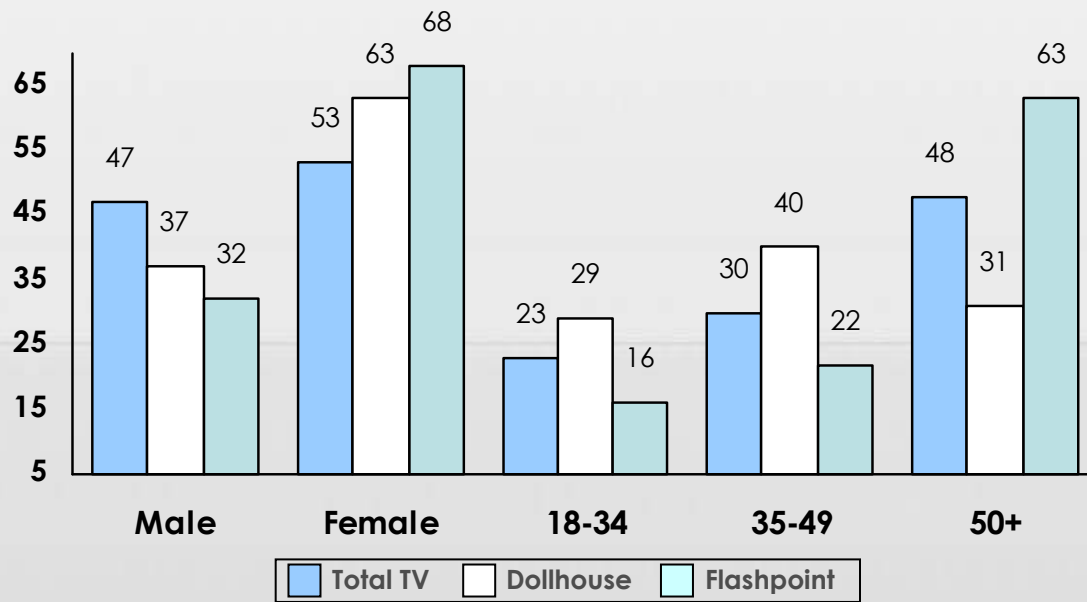

dollhouse

FEB 13 FRI 9/8c

Friday Night Young Dolls or Old Flash?

Dollhouse vs. Flashpoint

Global TV's Dollhouse goes head to head Friday nights up against CTV's Flashpoint. Check out the viewer profile above to see how these properties fair against your demographics.