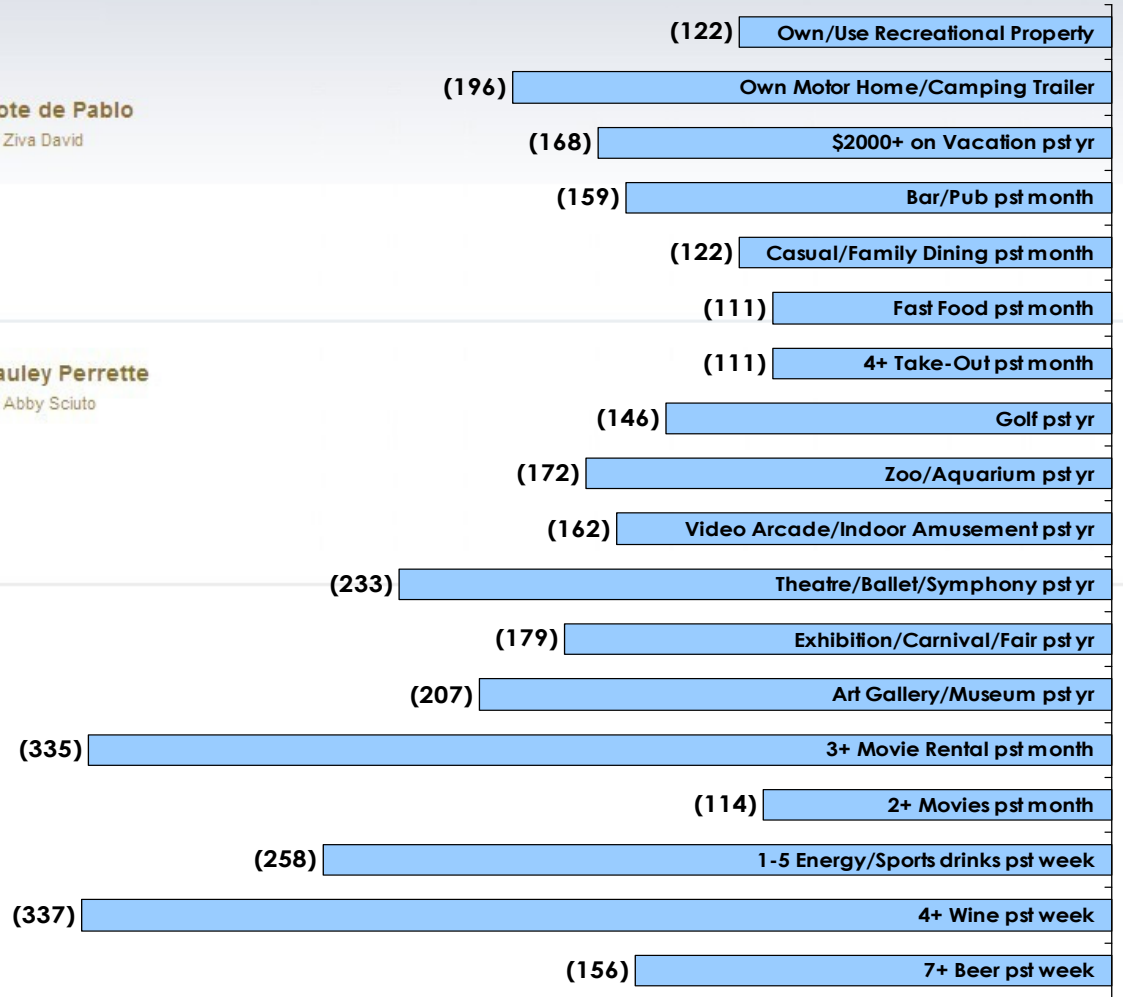

**Who is NCIS?**

- Women 25-54 are NCIS' biggest audience.
- Travelers and activity driven consumers are a large segment of NCIS' audience.
- NCIS viewers enjoy alcoholic and energy beverages regularly.