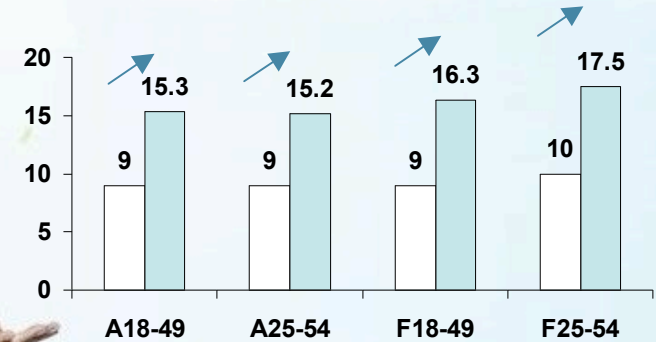

Dr. Gregory House (**Hugh Laurie**) and his team of diagnosticians continue to draw in audiences by the millions!

HOUSE™

M.D.

Monday nights on Global

Hugh Laurie marks his **6th Season** as the **HUGELY** successful Dr. Gregory House. The team continues to take on more medical mysteries in the newest episode of Global's **number one drama**. House starts off this Fall with its **highest audience ever** garnering **4.2 million viewers** across Canada this past Monday. House launched strong as the highest rated premiere in recent memory. Check out House, still as dangerously exciting as ever, Monday nights on Global.

Hugh Laurie

Toronto EM Projection vs. Actual

Vancouver EM - Overachievements

- A18-49 – 41% overachieved
- A25-54 – 18% overachieved
- F18-49 – 15% overachieved
- F25-54 – 99% overachieved

Calgary EM - Overachievements