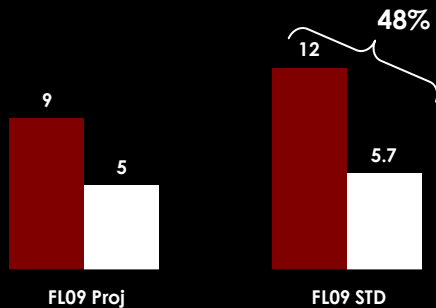

The average person tells **three lies** in ten minutes of conversation...

Dr. House tells roughly **thirty...** but only to help others... **mostly...**

Lie to me*

HOUSE

Overachieving by
14% in Toronto

Overachieving by
33% in Toronto

House/ Lie To Me - A18-49 Rating
BBM-PPM Data/ Toronto EM - Fall STD

House/ Lie To Me - A18-49 Rating
BBM-PPM Data/ Vancouver EM - Fall STD

■ Lie To Me ■ House

After its promising mid-season introduction last spring, **Lie To Me** continued to cement itself as a true viewer favourite. Now solidly placed in the timeslot following the powerhouse lead-in of **House**, Lie to Me is holding over **50%** of the medical drama's viewers nationally. With the similar skew, dramatic themes, and rough around the edges lead, House and Lie To Me are perfectly paired for the Global Monday night schedule. This strong pair will continue to air together throughout the Fall, Doctors House and Lightman are the perfect duo for any buy.