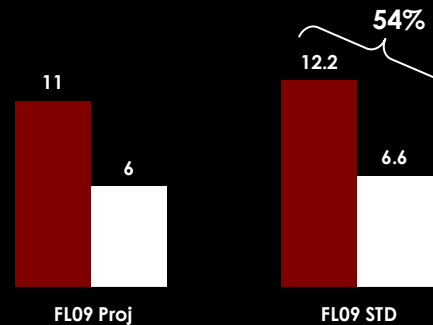

The average person tells **three lies** in ten minutes of conversation...

Dr. House tells roughly **thirty...** but only to help others... **mostly...**

Lie to me*

HOUSE

Overachieving by
14% in Toronto

Overachieving by
33% in Toronto

House/ Lie To Me - A18-49 Rating
BBM-PPM Data/ Toronto EM - Fall STD

House/ Lie To Me - A18-49 Rating
BBM-PPM Data/ Vancouver EM - Fall STD

■ Lie To Me ■ House

After its promising mid-season introduction last spring, **Lie To Me** continued to cement itself as a true viewer favourite. Now solidly placed in the timeslot following the powerhouse lead-in of **House**, Lie to Me is holding over **50%** of the medical drama's viewers nationally. With the similar skew, dramatic themes, and rough around the edges lead, House and Lie To Me are perfectly paired for the Global Monday night schedule. This strong pair will continue to air together throughout the Fall, Doctors House and Lightman are the perfect duo for any buy.