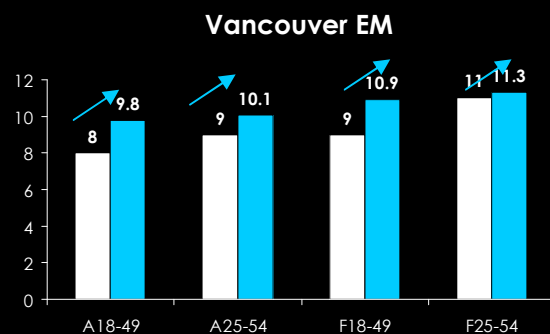

# Overachievements

An average of **3.1 million** loyal fans tune in each week to watch Survivor: Samoa. With weekly audiences fluctuating a minimal **+/- 10 %**, Survivor delivers a very consistent and stable environment for advertisers.

Survivor: Samoa continues the Survivor franchise success story offering the **highest rated run in 6 seasons** and has continued to hold its audience throughout, averaging 3.1 million viewers each week. Survivor Samoa has gotten off to a stellar start with mass overachievements across Canada's major markets and a stellar cast that keeps viewers returning for all the intrigue and adventure!