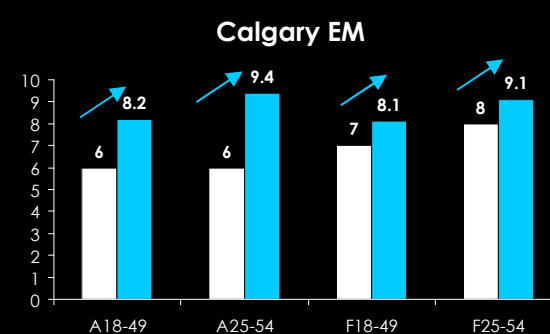

# Overachievements

An average of **3.1 million** loyal fans tune in each week to watch Survivor: Samoa. With weekly audiences fluctuating a minimal **+/- 10 %**, Survivor delivers a very consistent and stable environment for advertisers.

Survivor: Samoa continues the Survivor franchise success story offering the **highest rated run in 6 seasons** and has continued to hold its audience throughout, averaging 3.1 million viewers each week. Survivor Samoa has gotten off to a stellar start with mass overachievements across Canada's major markets and a stellar cast that keeps viewers returning for all the intrigue and adventure!