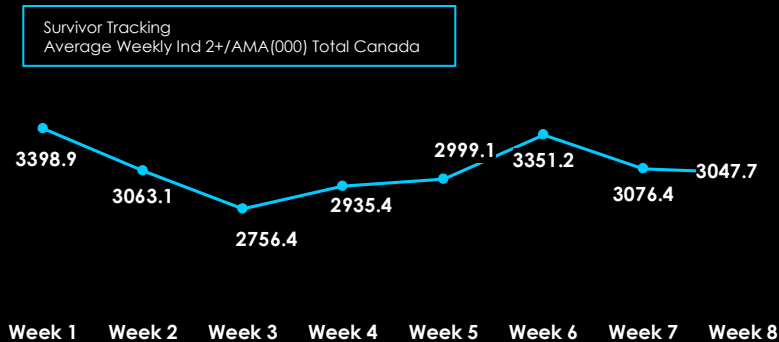

# Overachievements

An average of **3.1 million** loyal fans tune in each week to watch Survivor: Samoa. With weekly audiences fluctuating a minimal **+/- 10 %**, Survivor delivers a very consistent and stable environment for advertisers.

Survivor: Samoa continues the Survivor franchise success story offering the **highest rated run in 6 seasons** and has continued to hold its audience throughout, averaging 3.1 million viewers each week. Survivor Samoa has gotten off to a stellar start with mass overachievements across Canada's major markets and a stellar cast that keeps viewers returning for all the intrigue and adventure!