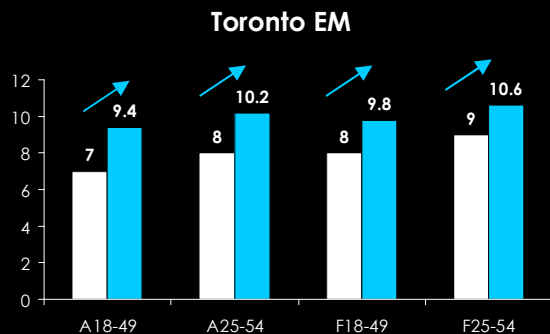

# Overachievements

An average of **3.1 million** loyal fans tune in each week to watch Survivor: Samoa. With weekly audiences fluctuating a minimal **+/- 10 %**, Survivor delivers a very consistent and stable environment for advertisers.

Survivor: Samoa continues the Survivor franchise success story offering the **highest rated run in 6 seasons** and has continued to hold its audience throughout, averaging 3.1 million viewers each week. Survivor Samoa has gotten off to a stellar start with mass overachievements across Canada's major markets and a stellar cast that keeps viewers returning for all the intrigue and adventure!