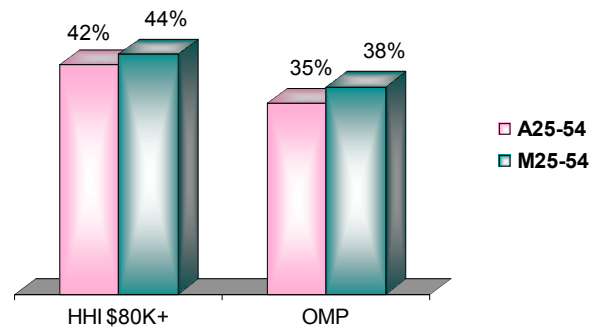

Viewer Profile

IFC A25-54 audience increased 8% year over year!

% of A25-54 AMA

Viewer Profile – Age % of A18+ AMA

Viewer Profile % of AMA

Viewer Profile

Average Weekly Reach

IFC		
Demos	RCH (000)	% A18+ RCH
A18-49	582	61%
A25-54	583	61%
W18-49	235	25%
W25-54	237	25%
M18-49	346	36%
M25-54	346	36%

**Share of Buyable Hours
Total Canwest Specialty Stations**

Total Canwest Stations	
Demos	Market Share %
A18-49	10.4%
A25-54	10.8%
W18-49	10.8%
W25-54	10.9%
M18-49	10.0%
M25-54	10.6%

Source: BBM/NMR English Canada 08/27/07-12/30/07 Monday-Sunday 6am-6am - Paid programming excluded