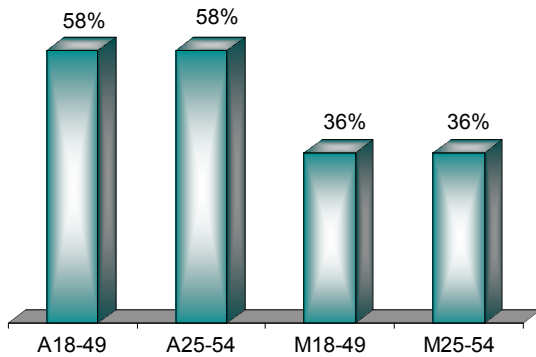

More pop. Less corn. See the movies everyone raves about on IFC. From award-winners like Boogie Nights and Donnie Brasco, to groundbreakers like Reservoir Dogs and Traffic, to cult hits like Clerks, eight movies air uncut every day. .

Viewer Profile

IFC A25-54 audience increased 8% year over year!

% of A25-54 AMA

Viewer Profile – Age % of A18+ AMA

Viewer Profile % of AMA

Viewer Profile

Average Weekly Reach

IFC		
Demos	RCH (000)	% A18+ RCH
A18-49	582	61%
A25-54	583	61%
W18-49	235	25%
W25-54	237	25%
M18-49	346	36%
M25-54	346	36%