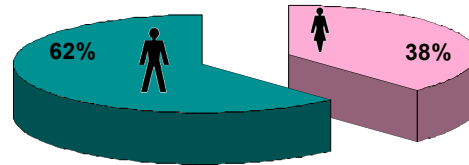

More pop. Less corn. See the movies everyone raves about on IFC. From award-winners like Boogie Nights and Donnie Brasco, to groundbreakers like Reservoir Dogs and Traffic, to cult hits like Clerks, eight movies air uncut every day. .

Viewer Profile

IFC A25-54 audience increased 8% year over year!

% of A25-54 AMA

Viewer Profile – Age % of A18+ AMA

Viewer Profile % of AMA

Viewer Profile

Average Weekly Reach

IFC		
Demos	RCH (000)	% A18+ RCH
A18-49	582	61%
A25-54	583	61%
W18-49	235	25%
W25-54	237	25%
M18-49	346	36%
M25-54	346	36%